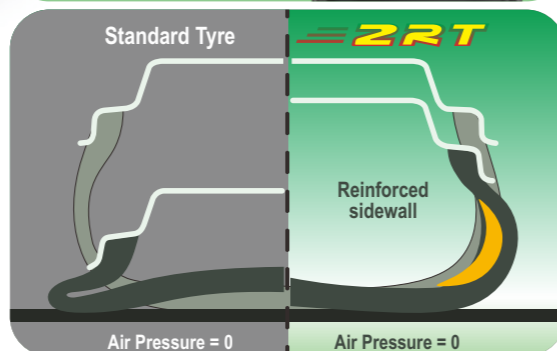

SOLMAX1 **2RT**

Benefits and Features

ZC Rubber RunFlat Tyres (**2RT**)

- ADVANCED CARCASS STRUCTURE**
Enhance the tyre body and avoid possible tyre failure during low pressure driving
- SPECIAL REINFORCED SIDEWALL CONSTRUCTION**
Supporting the tyres even if the air pressure dropped to zero
- ZC Rubber first generation RunFlat tyres with extraordinary performance in low air pressure situation