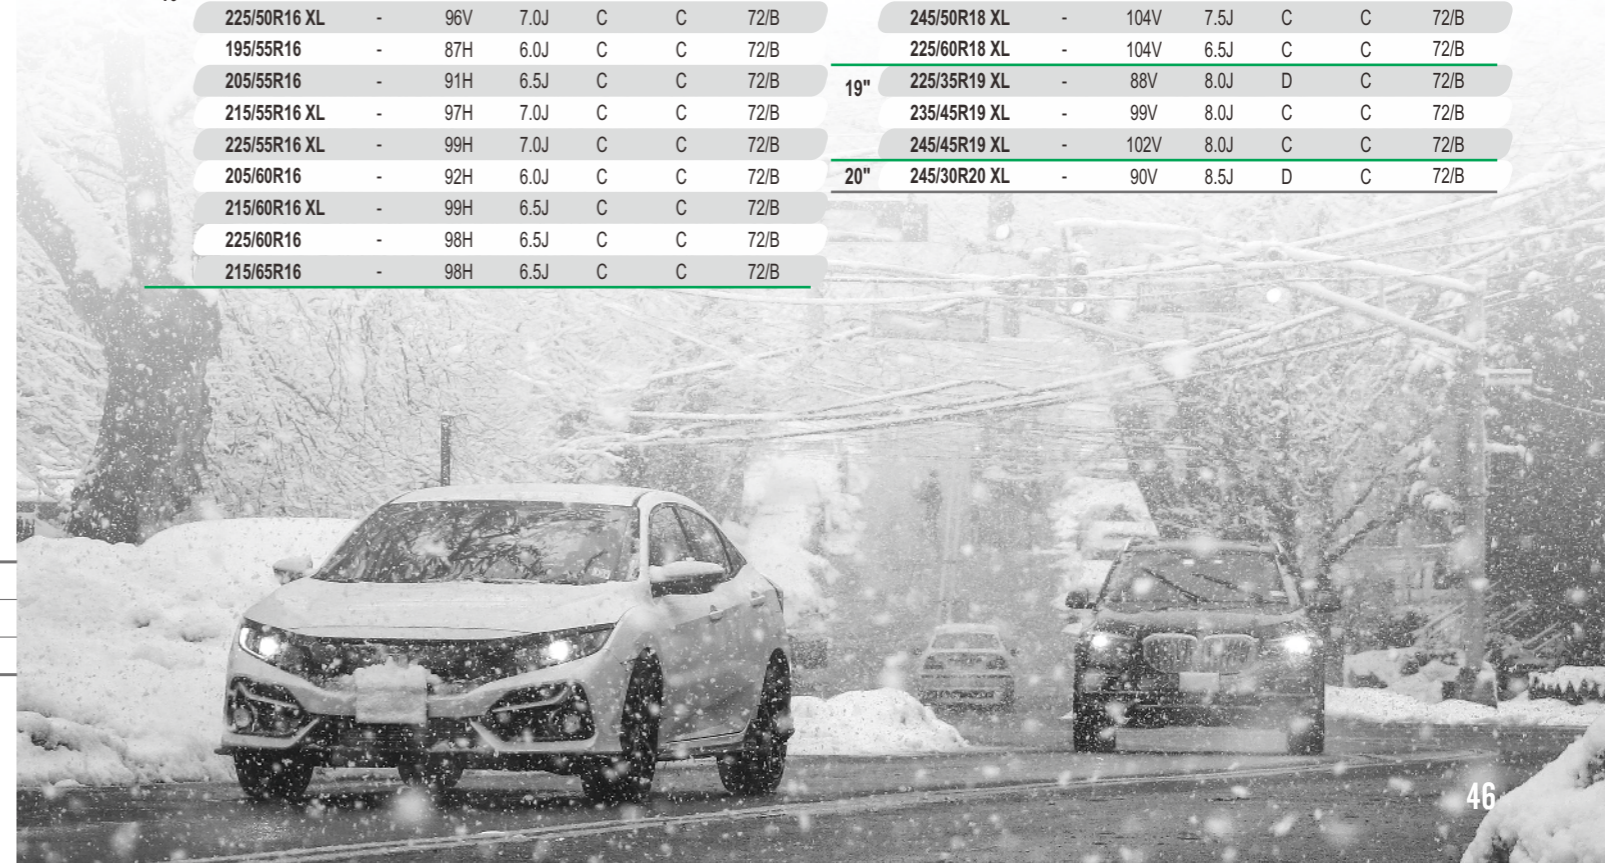

Rim (inch)	Size	LR/PR	Service Index	Standard Rim	Icons	Rim (inch)	Size	LR/PR	Service Index	Standard Rim	Icons		
14"	185R14C	D/8PR	102/100Q	5.5J	D C	73/B	17"	205/40R17 XL	-	84V	7.5J	D C	72/B
15"	195/70R15C	D/8PR	104/102R	6.0J	D C	73/B	215/40R17 XL	-	87V	7.5J	D C	72/B	
13"	155/70R13	-	75T	4.5B	D C	71/B	245/40R17 XL	-	95V	8.5J	C C	72/B	
	165/70R13	-	79T	5.0B	D C	71/B	205/45R17 XL	-	88V	7.0J	D C	72/B	
	175/70R13	-	82T	5.0B	D C	71/B	215/45R17 XL	-	91V	7.0J	D C	72/B	
	155/80R13	-	79T	4.5B	E C	71/B	225/45R17 XL	-	94V	7.5J	C C	72/B	
14"	185/60R14	-	82H	5.5J	D C	71/B	235/45R17 XL	-	97H	8.0J	C C	72/B	
	195/60R14	-	86H	6.0J	C C	72/B	245/45R17 XL	-	99V	8.0J	D C	72/B	
	155/65R14	-	75T	4.5B	D C	71/B	205/50R17 XL	-	93H	6.5J	C C	72/B	
	175/65R14	-	82H	5.0J	D C	71/B	215/50R17 XL	-	95V	7.0J	C C	72/B	
	185/65R14	-	86H	5.5J	C C	71/B	225/50R17 XL	-	98H	7.0J	C C	72/B	
	165/70R14	-	81T	5.0J	D C	71/B	215/55R17 XL	-	98V	7.0J	C C	72/B	
	175/70R14	-	84T	5.0J	D C	71/B	225/55R17 XL	-	101V	7.0J	C C	72/B	
	185/70R14	-	88T	5.5J	D C	71/B	235/55R17 XL	-	103V	7.5J	C C	72/B	
	195/70R14	-	91T	6.0J	C C	72/B	215/60R17	-	96H	6.5J	C C	72/B	
15"	185/55R15 XL	-	86H/V	6.0J	D C	71/B	225/60R17	-	99H	6.5J	C C	72/B	
	195/55R15 XL	-	89H	6.0J	C C	72/B	235/65R17 XL	-	108H	7.0J	C C	72/B	
	185/60R15 XL	-	88H	5.5J	D C	71/B	17"	225/40R18 XL	-	92V	8.0J	D C	72/B
	195/60R15	-	88H	6.0J	D C	72/B	235/40R18 XL	-	95V	8.5J	D C	72/B	
	175/65R15	-	84T	5.0J	D C	71/B	245/40R18 XL	-	97V	8.5J	C C	72/B	
	185/65R15	-	88H	5.5J	C C	71/B	225/45R18 XL	-	95V	7.5J	D C	72/B	
	195/65R15	-	91H	6.0J	D C	72/B	235/45R18 XL	-	98V	8.0J	C C	72/B	
	205/65R15	-	94H	6.0J	C C	72/B	245/45R18 XL	-	100V	8.0J	D C	72/B	
	215/70R15	-	98H	6.5J	D C	72/B	225/50R18 XL	-	99V	7.0J	C C	72/B	
16"	195/50R16 XL	-	88H	6.0J	C C	72/B	235/50R18 XL	-	101V	7.5J	C C	72/B	
	225/50R16 XL	-	96V	7.0J	C C	72/B	245/50R18 XL	-	104V	7.5J	C C	72/B	
	195/55R16	-	87H	6.0J	C C	72/B	225/60R18 XL	-	104V	6.5J	C C	72/B	
	205/55R16	-	91H	6.5J	C C	72/B	19"	225/35R19 XL	-	88V	8.0J	D C	72/B
	215/55R16 XL	-	97H	7.0J	C C	72/B	235/45R19 XL	-	99V	8.0J	C C	72/B	
	225/55R16 XL	-	99H	7.0J	C C	72/B	245/45R19 XL	-	102V	8.0J	C C	72/B	
	205/60R16	-	92H	6.0J	C C	72/B	20"	245/30R20 XL	-	90V	8.5J	D C	72/B
	215/60R16 XL	-	99H	6.5J	C C	72/B							
	225/60R16	-	98H	6.5J	C C	72/B							
	215/65R16	-	98H	6.5J	C C	72/B