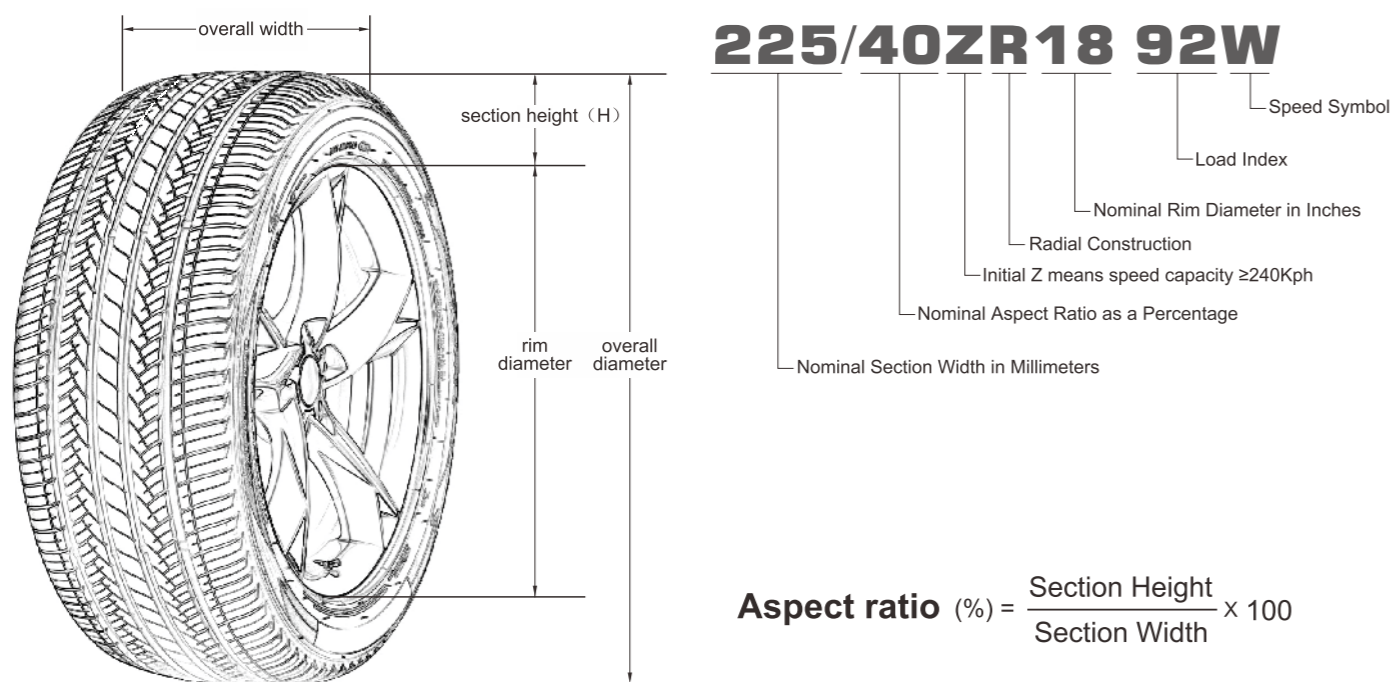

ENERG

SUPPLIER'S NAME MODEL IDENTIFIER

Size Tyre class

A B C D E

A B C D E

72dB ABC

2020/740

TYRE SIZE KNOWLEDGE