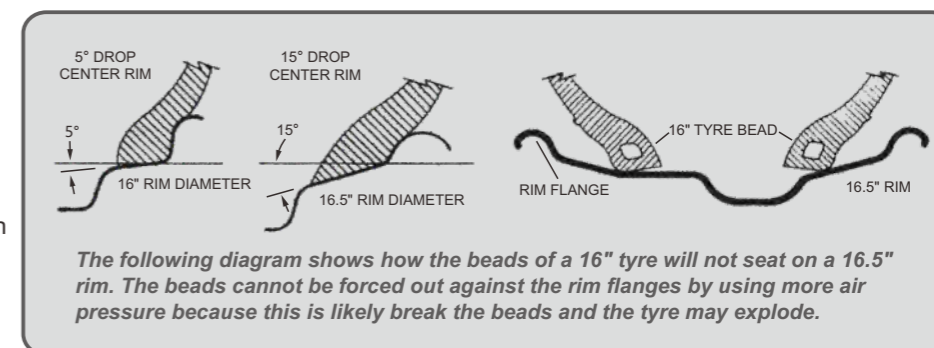

The following diagram shows how the beads of a 16" tyre will not seat on a 16.5" rim. The beads cannot be forced out against the rim flanges by using more air pressure because this is likely break the beads and the tyre may explode.

FOR YOUR SAFETY AND COMFORT

Any tyre, no matter how well constructed, may fail in use as a result of punctures, impact damage, improper inflation or other conditions resulting from use.

Tyre failure may create risk of property damage or personal injury. To reduce the risk of tyre failure and for your safety and comfort, we strongly recommend the following:

- Never mount a tyre on a rim that is damaged or which has been repaired by welding or brazing.